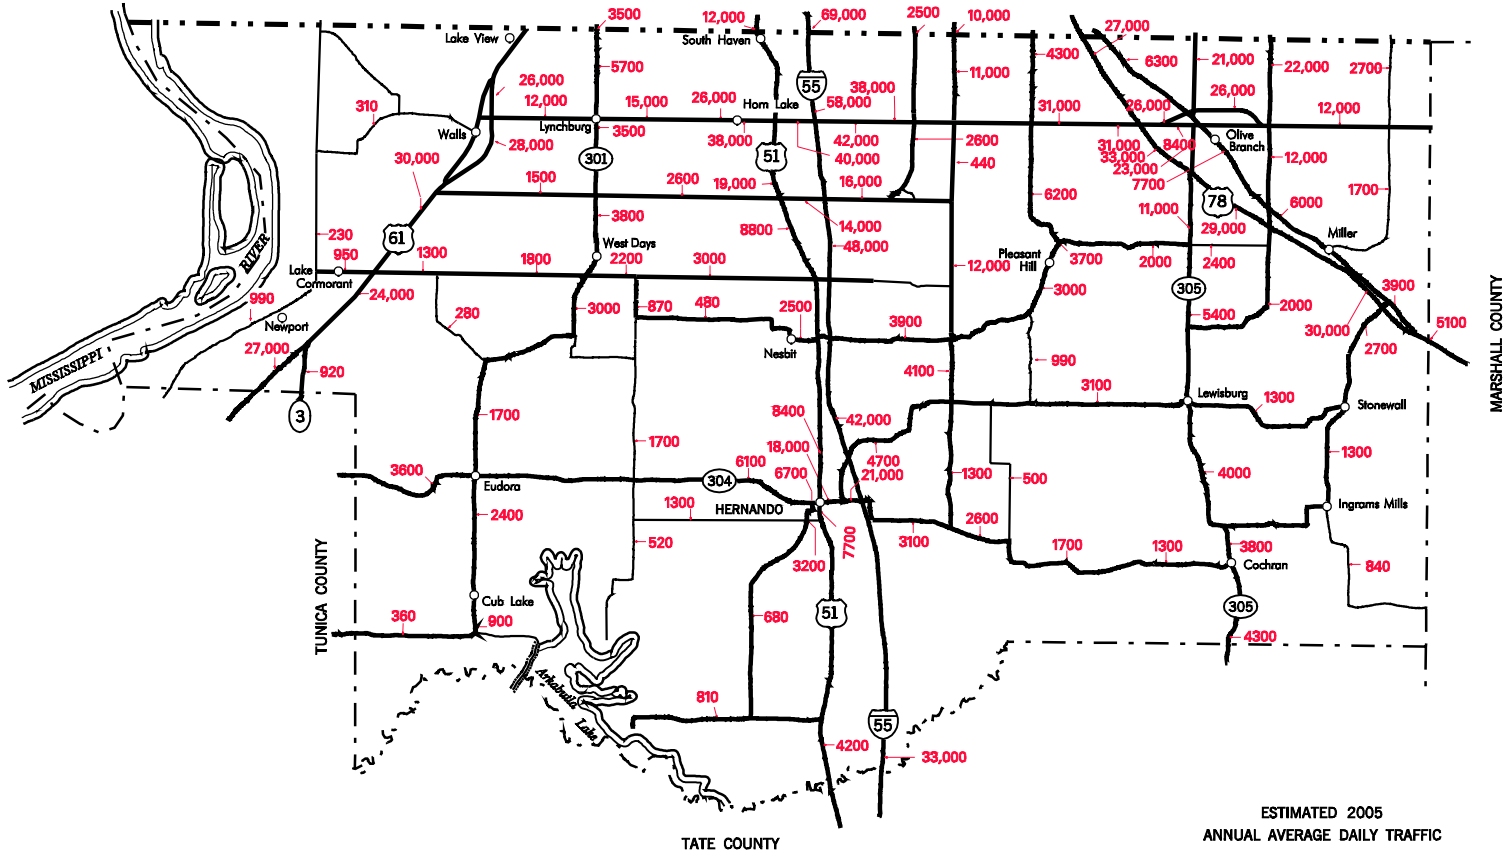

TENNESSEE

ESTIMATED 2005  
ANNUAL AVERAGE DAILY TRAFFIC  
**DESOTO COUNTY**  
MISSISSIPPI

PREPARED BY  
MISSISSIPPI DEPARTMENT OF TRANSPORTATION  
PLANNING DIVISION  
IN COOPERATION WITH THE  
U.S. DEPARTMENT OF TRANSPORTATION  
FEDERAL HIGHWAY ADMINISTRATION