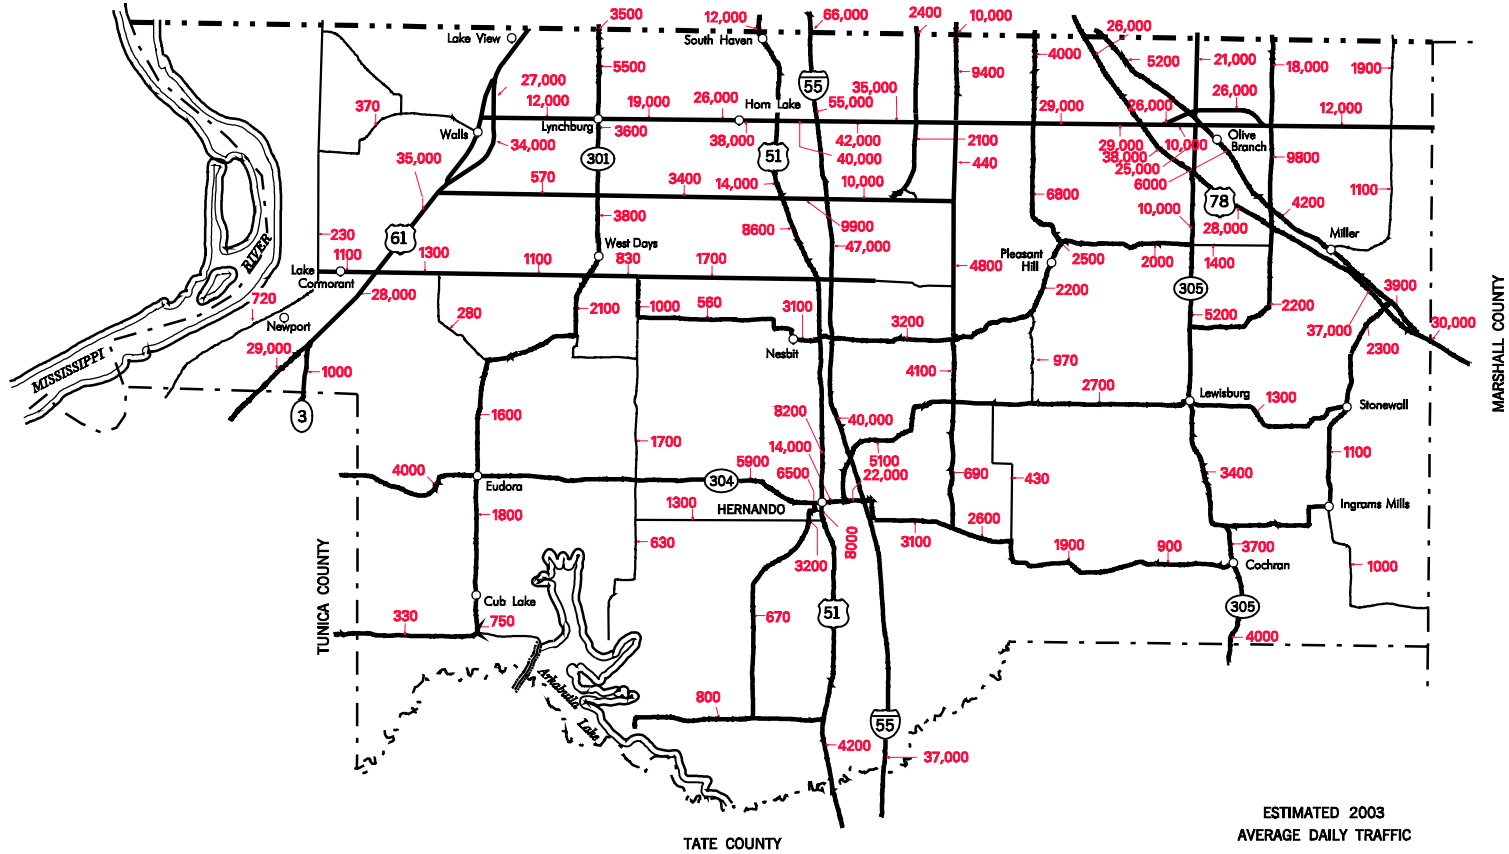

TENNESSEE

ESTIMATED 2003
AVERAGE DAILY TRAFFIC

DESOTO COUNTY
MISSISSIPPI

PREPARED BY
MISSISSIPPI DEPARTMENT OF TRANSPORTATION
PLANNING DIVISION
IN COOPERATION WITH THE
U.S. DEPARTMENT OF TRANSPORTATION
FEDERAL HIGHWAY ADMINISTRATION